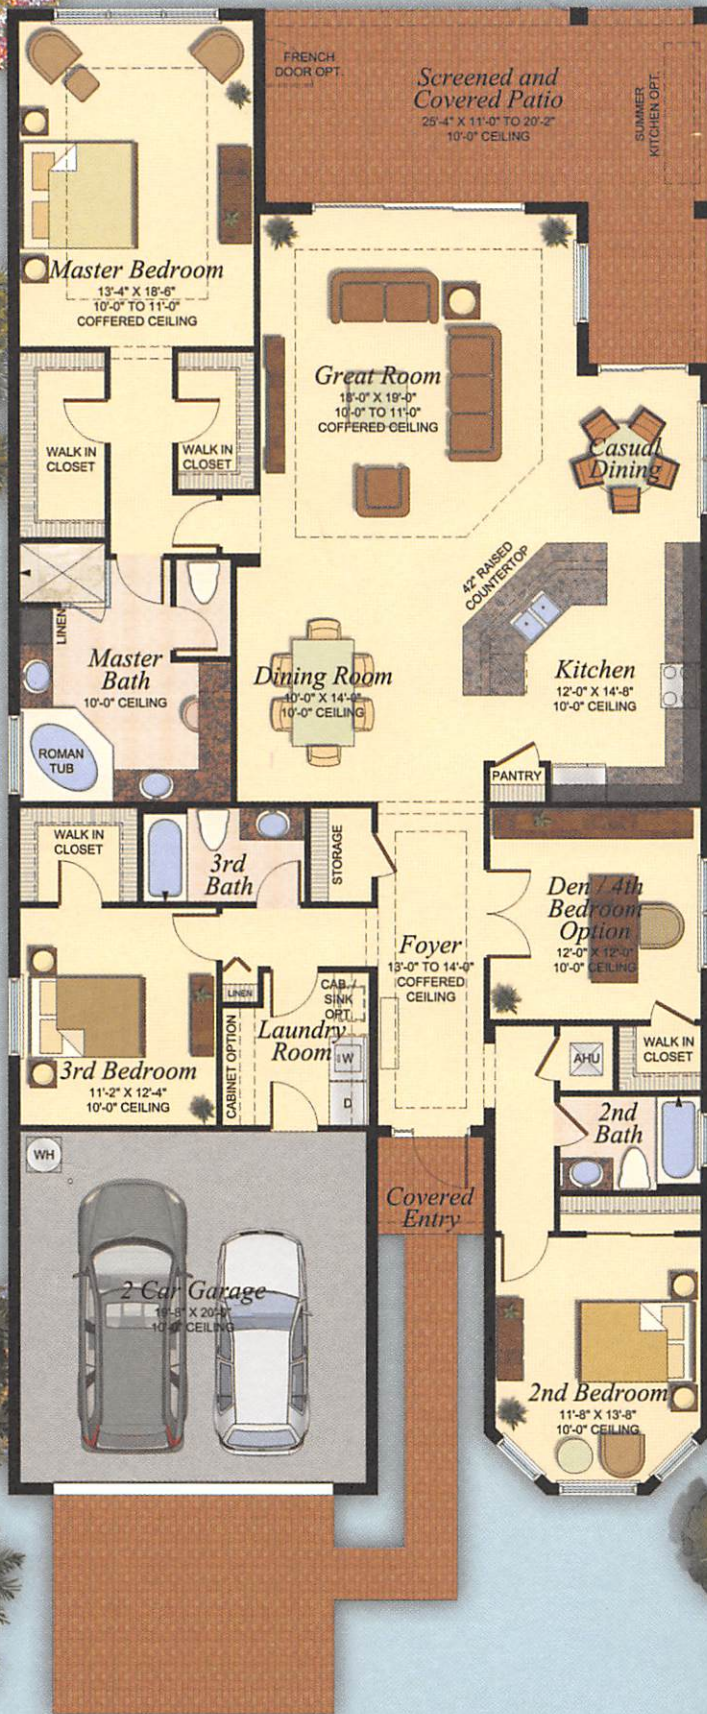

# CHANDON / 511

3 Bedrooms, Den/Optional 4th Bedroom  
3 Baths, Great Room, 2-Car Garage  
Screened & Covered Patio  
2,462 a/c sq. ft.  
3,271 total sq. ft.

VINTAGE COLLECTION

RIVERSTONE